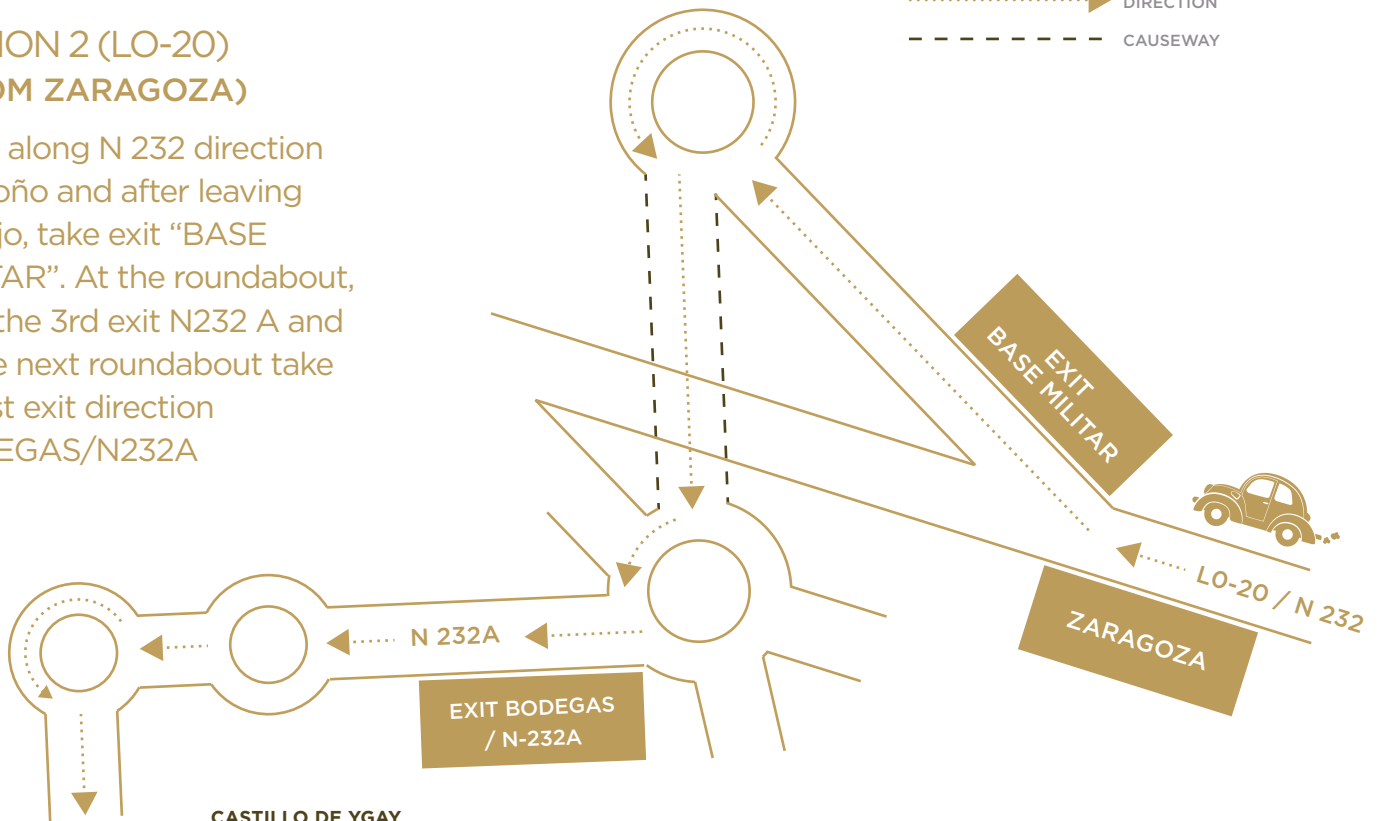

MARQUÉS DE MURRIETA

RIOJA SINCE 1852

DRIVING DIRECTIONS

OPTION 1 (LO- 20) (FROM LOGROÑO)

Drive along LO-20 direction Zaragoza. Take exit 0/ BASE MILITAR (after leaving behind P.I. La Portalada) and at the roundabout, take the 1st exit direction BODEGAS/ N232 A

MARQUÉS DE MURRIETA
RIOJA SINCE 1852

DRIVING DIRECTIONS

OPTION 2 (LO-20) (FROM ZARAGOZA)

Drive along N 232 direction Logroño and after leaving Recajo, take exit “BASE MILITAR”. At the roundabout, take the 3rd exit N232 A and at the next roundabout take the 1st exit direction BODEGAS/N232A

.....➔ DIRECTION
- - - - - CAUSEWAY

CASTILLO DE YGAY
MARQUÉS DE MURRIETA
WINERY

MARQUÉS DE MURRIETA
RIOJA SINCE 1852

DRIVING DIRECTIONS

OPTION 3 (AP-68) (FROM LOGROÑO/ZARAGOZA)

Drive along AP-68 direction Logroño and take exit 12B. At the roundabout take the exit direction BODEGAS/ N232.