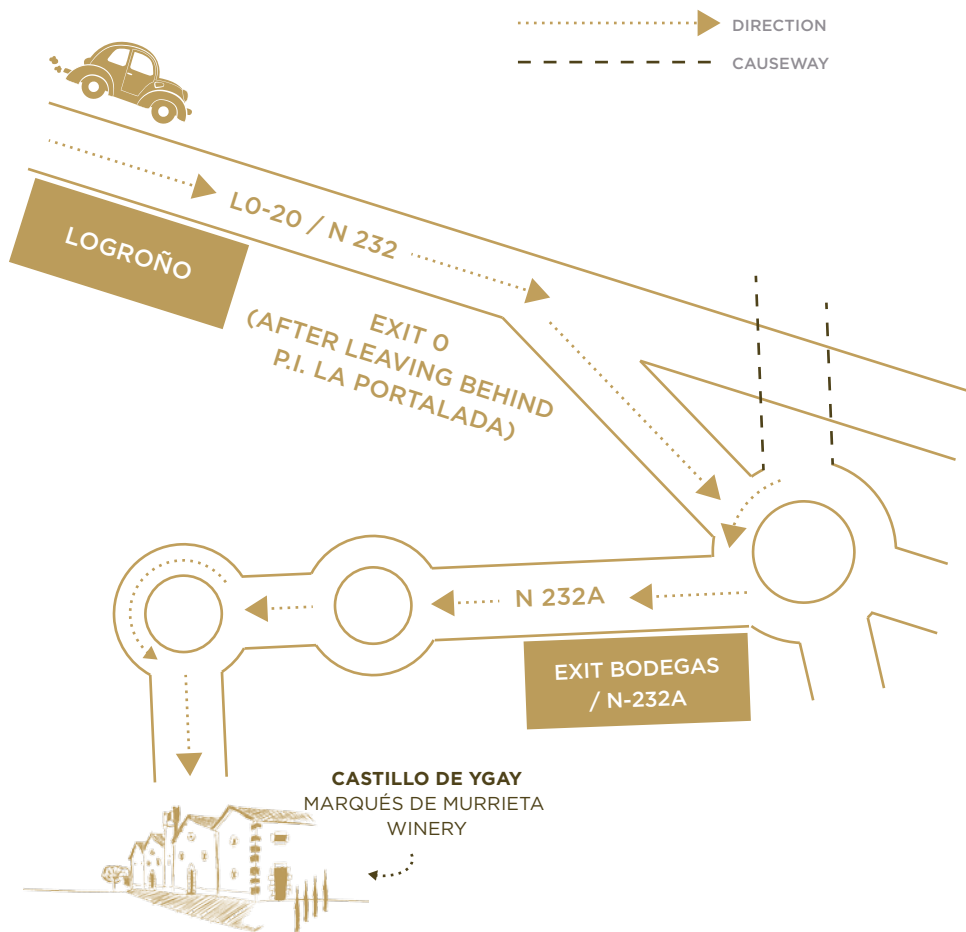

MARQUÉS DE MURRIETA

RIOJA SINCE 1852

DRIVING DIRECTIONS

OPTION 1 (LO- 20) (FROM LOGROÑO)

Drive along LO-20 direction Zaragoza. Take exit 0/ BASE MILITAR (after leaving behind P.I. La Portalada) and at the roundabout, take the 1st exit direction BODEGAS/ N232 A

MARQUÉS DE MURRIETA
RIOJA SINCE 1852

DRIVING DIRECTIONS

OPTION 2 (LO-20) (FROM ZARAGOZA)

Drive along N 232 direction Logroño and after leaving Recajo, take exit “BASE MILITAR”. At the roundabout, take the 3rd exit N232 A and at the next roundabout take the 1st exit direction BODEGAS/N232A

.....➔ DIRECTION
- - - - - CAUSEWAY

CASTILLO DE YGAY
MARQUÉS DE MURRIETA
WINERY

MARQUÉS DE MURRIETA
RIOJA SINCE 1852

DRIVING DIRECTIONS

OPTION 3 (AP-68) (FROM LOGROÑO/ZARAGOZA)

Drive along AP-68 direction Logroño and take exit 12B. At the roundabout take the exit direction BODEGAS/ N232.